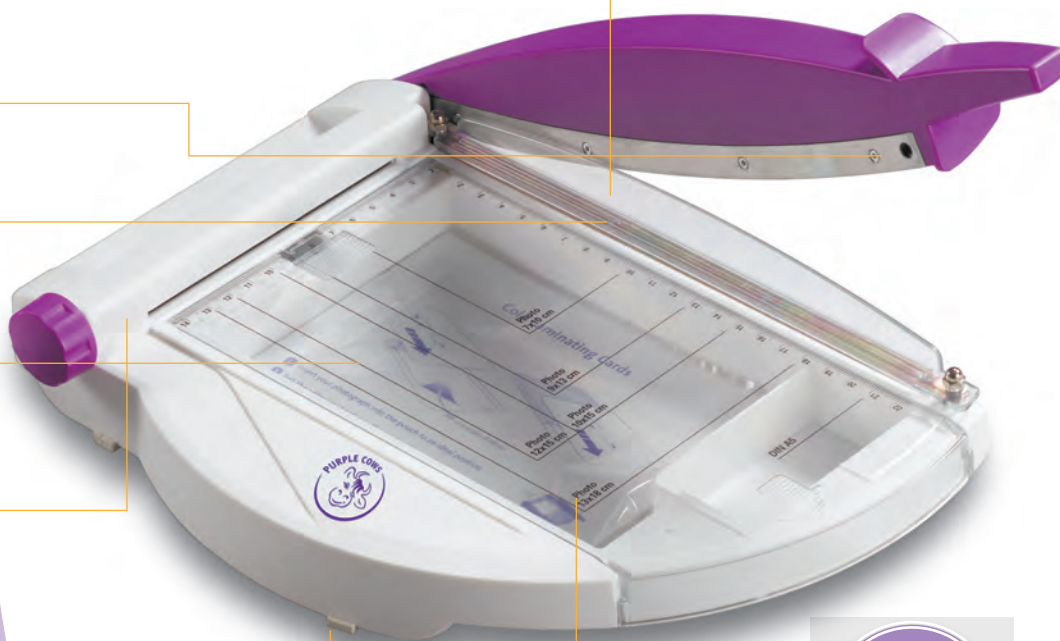

Easy Cutter and Laminator

Includes 5- 4" x 6" Kool Laminating Pockets (Model 2020).

Patented hold-down bar and safety blade protect fingers from cuts.

Safety Lock for easy and safe storage.

Paper press holds paper firmly in place to ensure accurate cuts.

Storage box is perfect for organizing supplies and embellishments. Clear cover makes it easy to see inside.

Built-in hand roller laminates documents and photos up to 4" with Kool Pockets.

Rubber feet provide stability on table tops and protect furniture surfaces from scratches.

Alignment grid features standard photo sizes for easy trimming.

Easy Cutter-Laminator Specifications

Model #:	1020
UPC:	689076968799
Sheet Capacity:	5 sheets of 24 lb. paper
Lamination Width:	Up to 5"
Cutting Length:	Up to 9"
MSRP:	\$24.95
Retail Unit:	1 Unit
Unit Size (inches):	2.38 x 14.25 x 9
Unit Weight:	1.7 lbs
Carton Quantity:	12 Units
Carton Dimensions:	15.25 x 15.00 x 19.25
Carton Weight:	25 lbs.